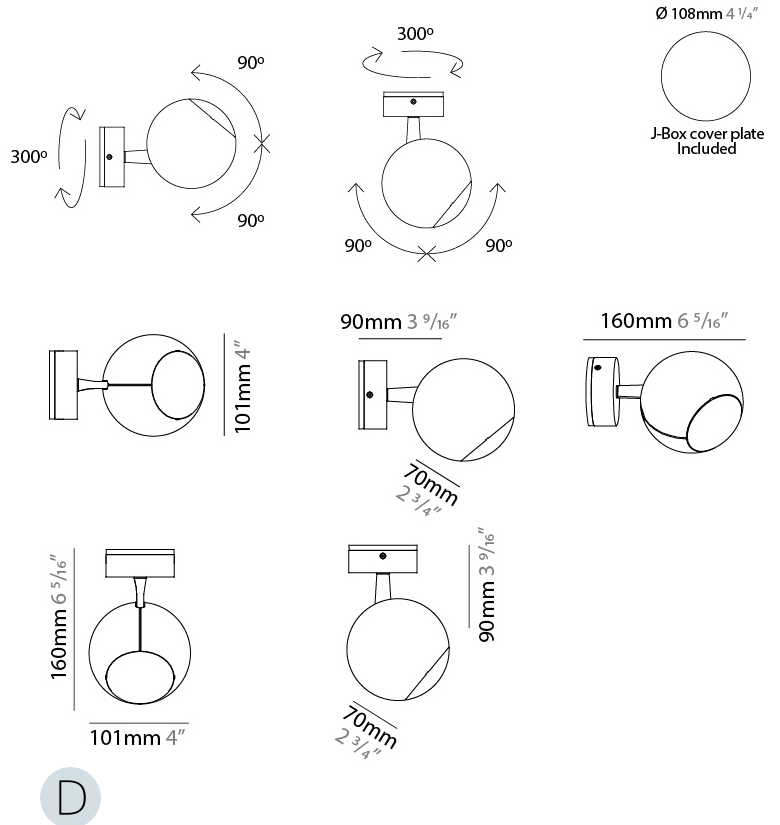

PROJECT	
TYPE	
SPECIFIER	
QUANTITY	
DATE	

BO-LA SURFACE

D92209-

base number   Finish
Options

1. To build a product code in our configurator select the specify button on the base model # product page
2. To build a manual product code on this datasheet choose from the options listed below in blue font and add the suffix to the base model #

GENERAL

Series: Bo-La
Brand: Milan
Division: Design
Mounting Type: Surface
Subcategory: Spots

PHYSICAL

Shape: Sphere
Diameter (mm): 101
Diameter (in): 4
Height (mm): 70
Height (in): 2 3/4
Max. Overall Height (mm): 160
Max. Overall Height (in): 6 5/16
Light Distribution: Adjustable / Direct
Diffuser: Polycarbonate - Clear
Fixture Finish: WHI / BLK / SGD / BNI / SCO
Fixture Material: Aluminum

ELECTRICAL

Lamp Type: LED
Input Wattage (W): 11
Dimming: Electronic Low Voltage Dimming
Input Voltage (V): 120Vac Direct Line

LED

Number of LEDs: 1
Color Temperature (°K): 3000
Max. Delivered Lumen (lm): 845
CRI: >80 CRI
Lamp Life (hrs): 50000

OPTICAL

Optic°: 40
Adjustability: Rotational 300°; Tilt 90°

RATINGS AND CERTIFICATIONS

Certified By: Certified for North American Standards
IP rating: IP20